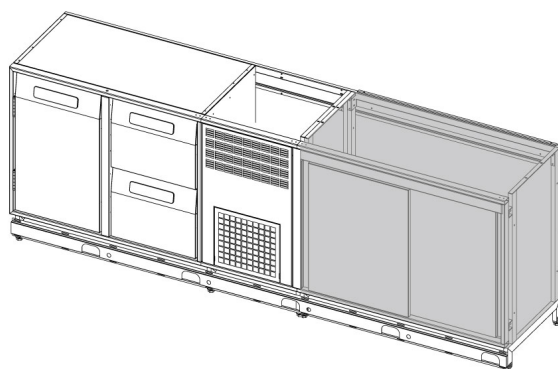

BAR MT H760 2480x566 +4+10 RIF. MOD. 60

7001020720

DIMENSIONS AND WEIGHTS

External dimensions in mm. (LxPxH): 2480x566x960

Net/gross weight in Kg.: 172/242

Through-in door dimensions in mm. (LxP): 350x630

Packaging dimensions in mm. (LxPxH): 2580x850x1150

Insulation thickness: 50mm

TECHNICAL FEATURES

Voltage: 230V / 50 Hz / 1PH

Freon : R134a

Defrosting: Automatic

Electronic temperature control device: Yes

Condensation discharge: Automatic

Absorption (W):

Construction materials: AISI 304 stainless steel / support frame in painted / galvanized steel

Out put: 301

EVAPORATION RESISTANCE: /

DEFROSTING RESISTANCE: /

LIGHTING ABSORPTION: /

Refrigerant charge Kg: 0,3

tCO2e: 1430

GENERAL FEATURES

Working temperature: +4°/+10°C

Refrigeration system : Air forced

Built-in motor: Yes

On castors: On demand

Lighting: No

Door with magnetic seal: Yes