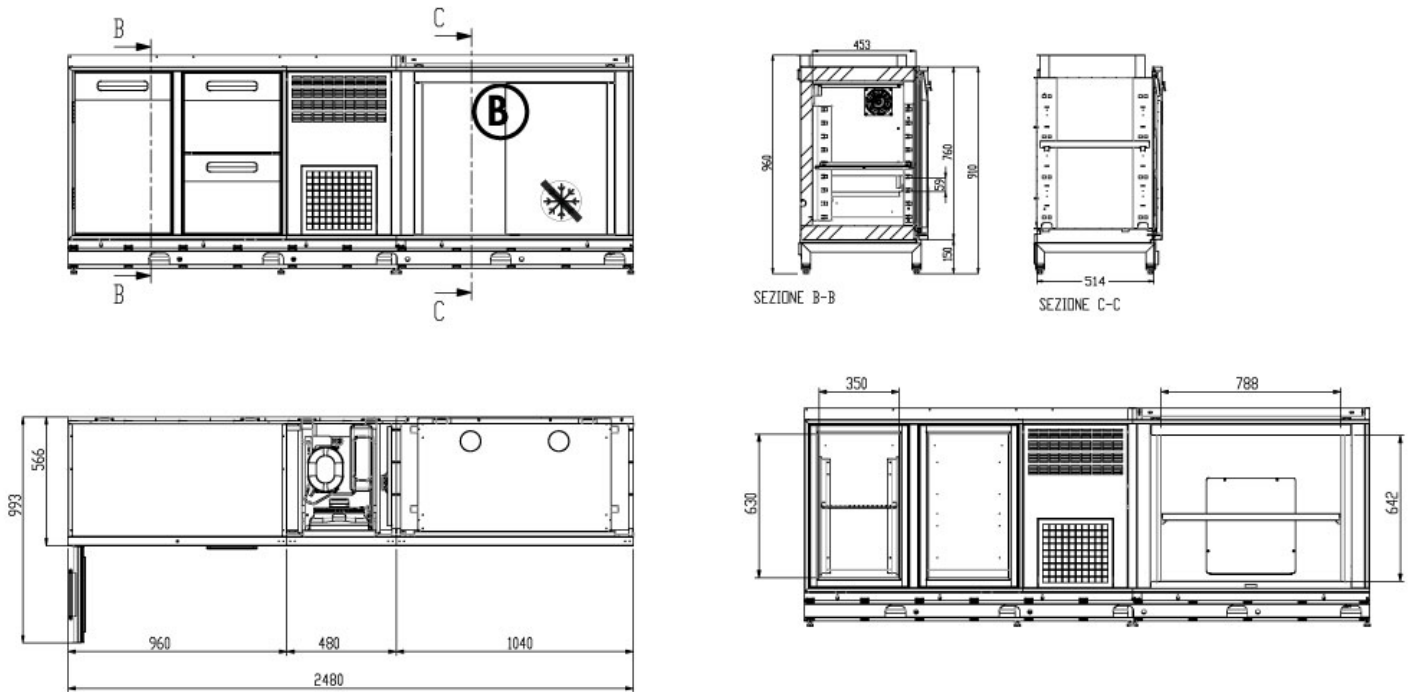

TECHNICAL DESIGN

LEGENDA

A: modulo 2 porte battenti - B: modulo porte scorrevoli - C: modulo 1 porta battente - D: cassetto battifondi caffè - E: cassettone - F: cassetiera - H: incasso elettrodomestici - I: tramoggia - L: cassetto sotto drop-in - M: portina

A: 2 hinged-door module - B: sliding door module - C: 1 hing door module - D: coffee waste drawer - E: cassettone - F: drawer - H: electrical appliance recess - I: hopper - L: drop-in drawer - M: door

OPTIONAL

STUDIO 54 SRL

Via Gian Lorenzo Bernini 147 - 35010 San Giorgio in Bosco PD
T +39 049 9450466 - F +39 0499451044 - Cod. fiscale e p.iva 00096970280 - R.E.A. n. 247856
www.studio-54.it info@studio-54.it