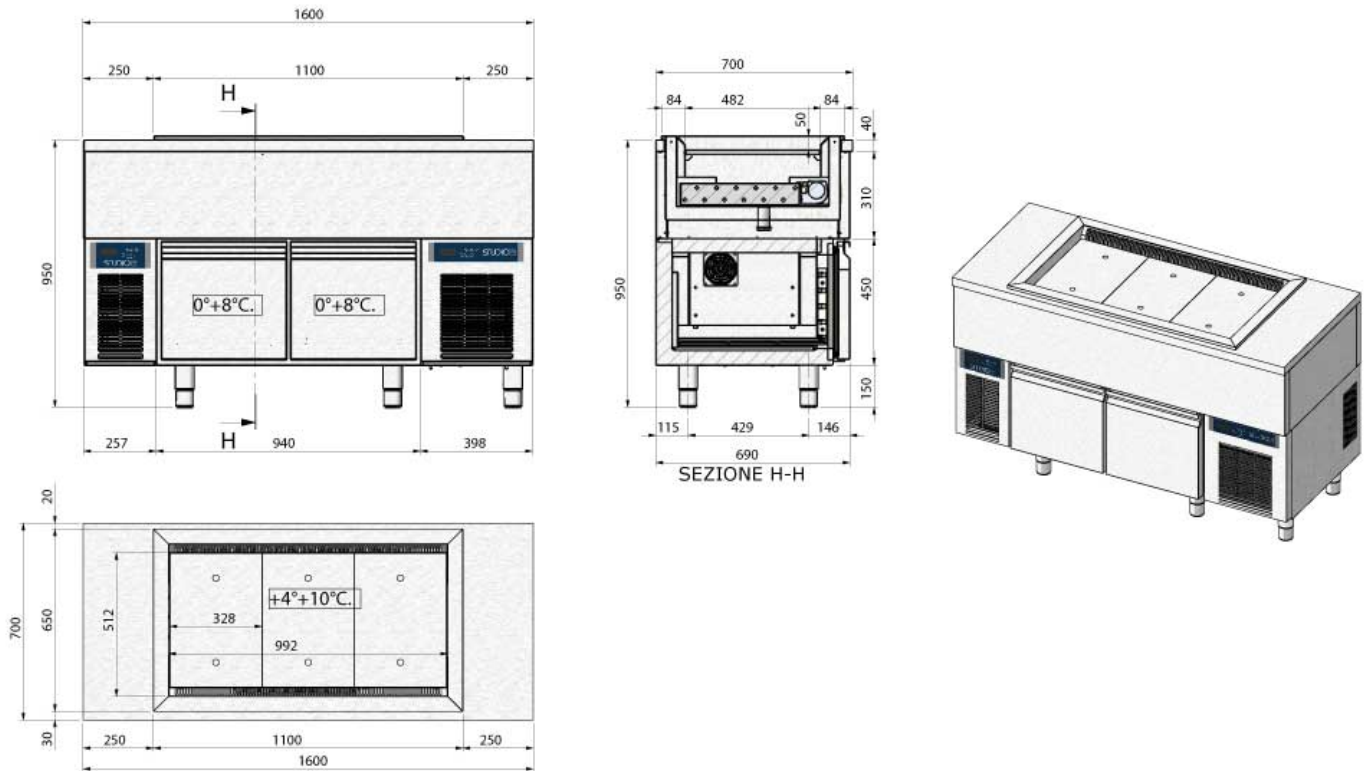

TECHNICAL DESIGN

STUDIO-54 S.r.l.
Via Gian Lorenzo Bernini 147, 35010 San Giorgio in Bosco (PD)
T. +39 049 9450466 - F. +39 049 9451044 - C.F. e P.I. 00096970280 - R.E.A. n. 247856
www.studio-54.it info@studio-54.it

OPTIONAL

STUDIO 54 SRL

Via Gian Lorenzo Bernini 147 - 35010 San Giorgio in Bosco PD
T +39 049 9450466 - F +39 0499451044 - Cod. fiscale e p.iva 00096970280 - R.E.A. n. 247856
www.studio-54.it info@studio-54.it