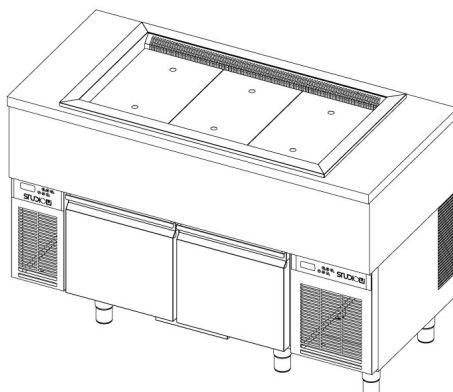

DRP MT 3 + DAI MT 2P 1600x700x950

808216070700

DIMENSIONS AND WEIGHTS

TECHNICAL FEATURES

GENERAL FEATURES

ENERGETIC FEATURES

STUDIO 54 SRL

Via Gian Lorenzo Bernini 147 - 35010 San Giorgio in Bosco PD
T +39 049 9450466 - F +39 0499451044 - Cod. fiscale e p.iva 00096970280 - R.E.A. n. 247856
www.studio-54.it info@studio-54.it