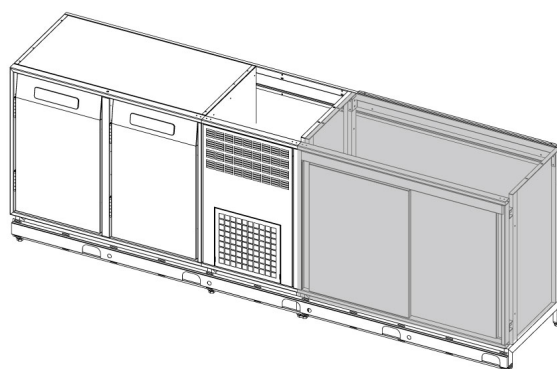

BAR MT H760 2480x566 +4+10 RIF. MOD. 63

7001020701

DIMENSIONS AND WEIGHTS

External dimensions in mm. (LxPxH): 2480x566x960

Net/gross weight in Kg.: 164/234

Through-in door dimensions in mm. (LxP): 350x630

Packaging dimensions in mm. (LxPxH): 2580x850x1150

Insulation thickness: 50mm

TECHNICAL FEATURES

Voltage: 230V / 50 Hz / 1PH

Freon : R134a

Defrosting: Automatic

Electronic temperature control device: Yes

Condensation discharge: Automatic

Absorption (W):

Construction materials: AISI 304 stainless steel / support frame in painted / galvanized steel

Out put: 30l

EVAPORATION RESISTANCE: /

DEFROSTING RESISTANCE: /

LIGHTING ABSORPTION: /

Refrigerant charge Kg: 0,3

tCO2e: 1430

GENERAL FEATURES

Working temperature: +4°/+10°C

Refrigeration system : Air forced

Built-in motor: Yes

On castors: On demand

Lighting: No

Door with magnetic seal: Yes