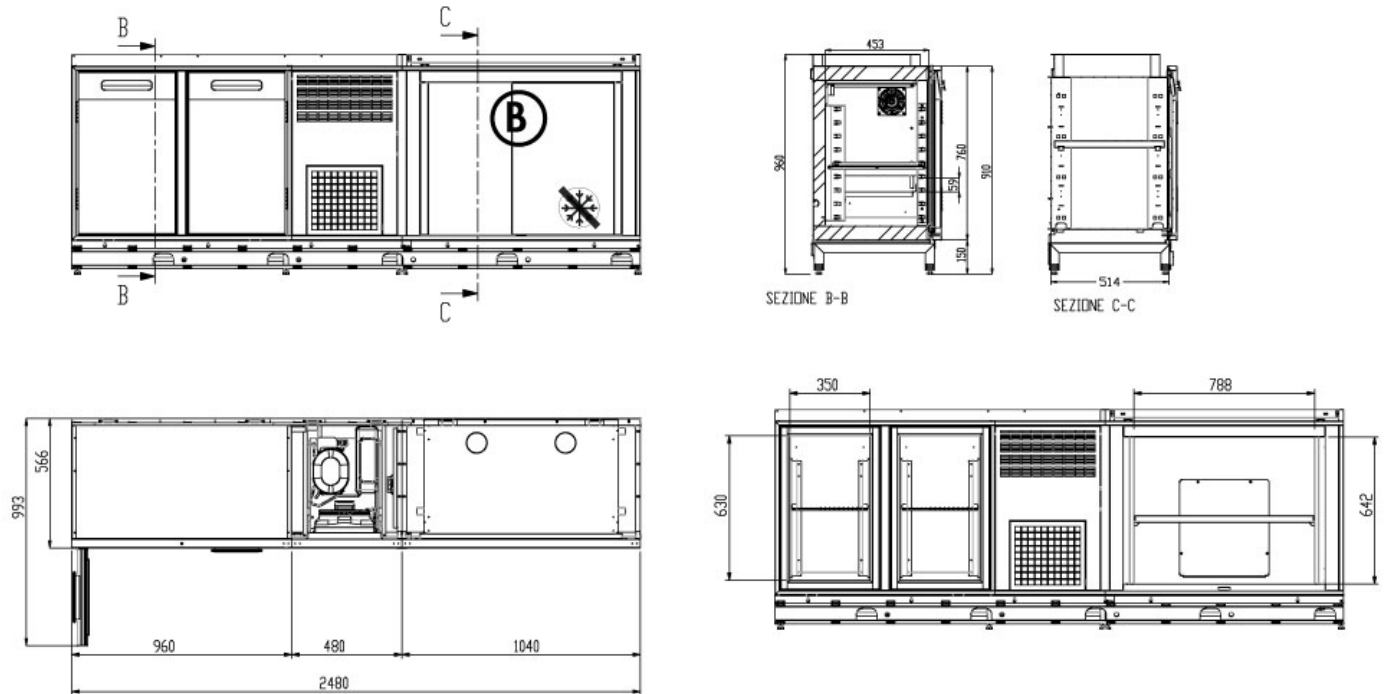

TECHNICAL DESIGN

LEGENDA

A: modulo 2 porte battenti - B: modulo porte scorrevoli - C: modulo 1 porta battente - D: cassetto battifondi caffè - E: cassettone - F: cassetiera - H: incasso elettrodomestici - I: tramoggia - L: cassetto sotto drop-in - M: portina

A: 2 hinged-door module - B: sliding door module - C: 1 hing door module - D: coffee waste drawer - E: cassettone - F: drawer - H: electrical appliance recess - I: hopper - L: drop-in drawer - M: door

OPTIONAL

STUDIO 54 SRL

Via Gian Lorenzo Bernini 147 - 35010 San Giorgio in Bosco PD
T +39 049 9450466 - F +39 0499451044 - Cod. fiscale e p.iva 00096970280 - R.E.A. n. 247856
www.studio-54.it info@studio-54.it