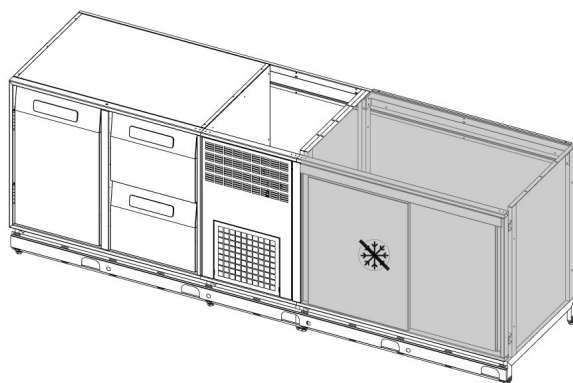

BAR MT H760 2480x691 +4+10 RIF. MOD. 28

7001010720

DIMENSIONS AND WEIGHTS

External dimensions in mm. (LxPxH): 2480x691x960

Net/gross weight in Kg.: 182/252

Through-in door dimensions in mm. (LxP): 350x630

Packaging dimensions in mm. (LxPxH): 2580x850x1150

Insulation thickness: 50mm

TECHNICAL FEATURES

Voltage: 230V / 50 Hz / 1PH

Freon : R134a

Defrosting: Automatic

Electronic temperature control device: Yes

Condensation discharge: Automatic

Absorption (W):

Construction materials: AISI 304 stainless steel / support frame in painted / galvanized steel

Out put: 301

EVAPORATION RESISTANCE: /

DEFROSTING RESISTANCE: /

LIGHTING ABSORPTION: /

Refrigerant charge Kg: 0,3

tCO2e: 1430

GENERAL FEATURES

Working temperature: +4°/+10°C

Refrigeration system : Air forced

Built-in motor: Yes

On castors: On demand

Lighting: No

Door with magnetic seal: Yes