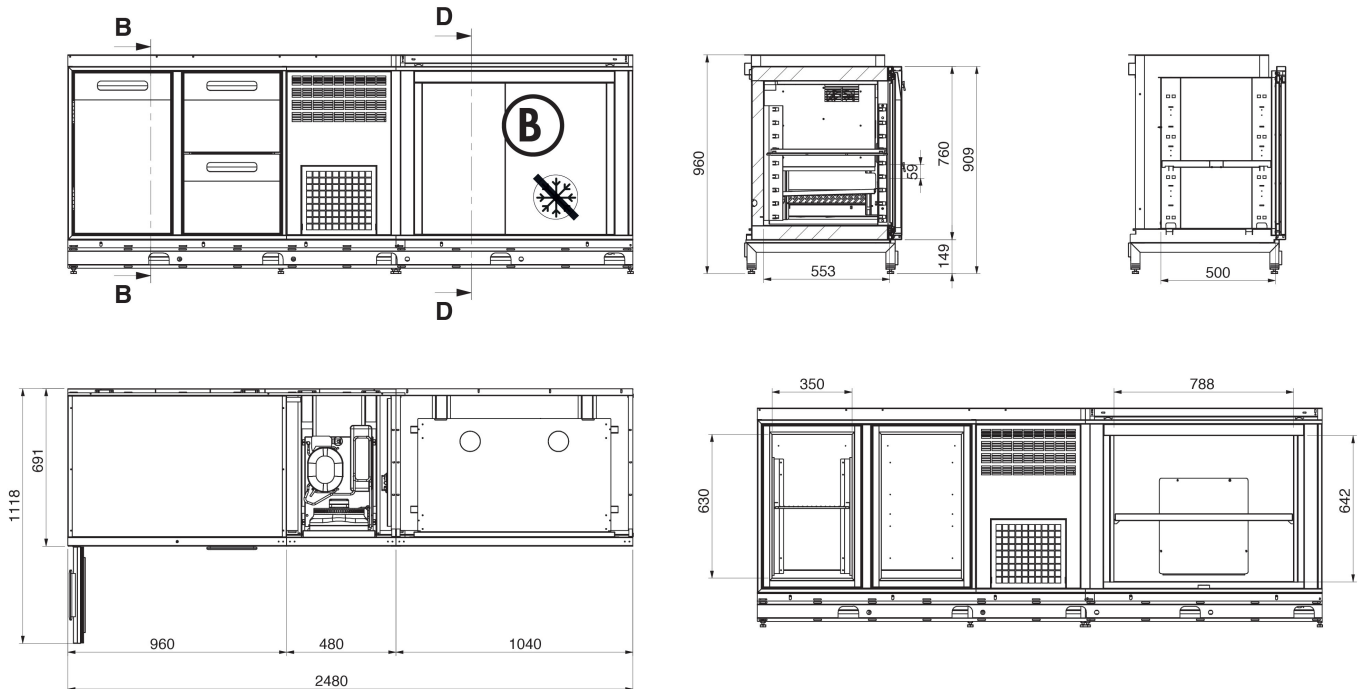

TECHNICAL DESIGN

LEGENDA

A: modulo 2 porte battenti - B: modulo porte scorrevoli - C: modulo 1 porta battente - D: cassetto battifondi caffè - E: cassettone - F: cassetiera - H: incasso elettrodomestici - I: tramoggia - L: cassetto sotto drop-in - M: portina

A: 2 hinged-door module - B: sliding door module - C: 1 hing door module - D: coffee waste drawer - E: cassettone - F: drawer - H: electrical appliance recess - I: hopper - L: drop-in drawer - M: door

OPTIONAL

STUDIO 54 SRL

Via Gian Lorenzo Bernini 147 - 35010 San Giorgio in Bosco PD
T +39 049 9450466 - F +39 0499451044 - Cod. fiscale e p.iva 00096970280 - R.E.A. n. 247856
www.studio-54.it info@studio-54.it