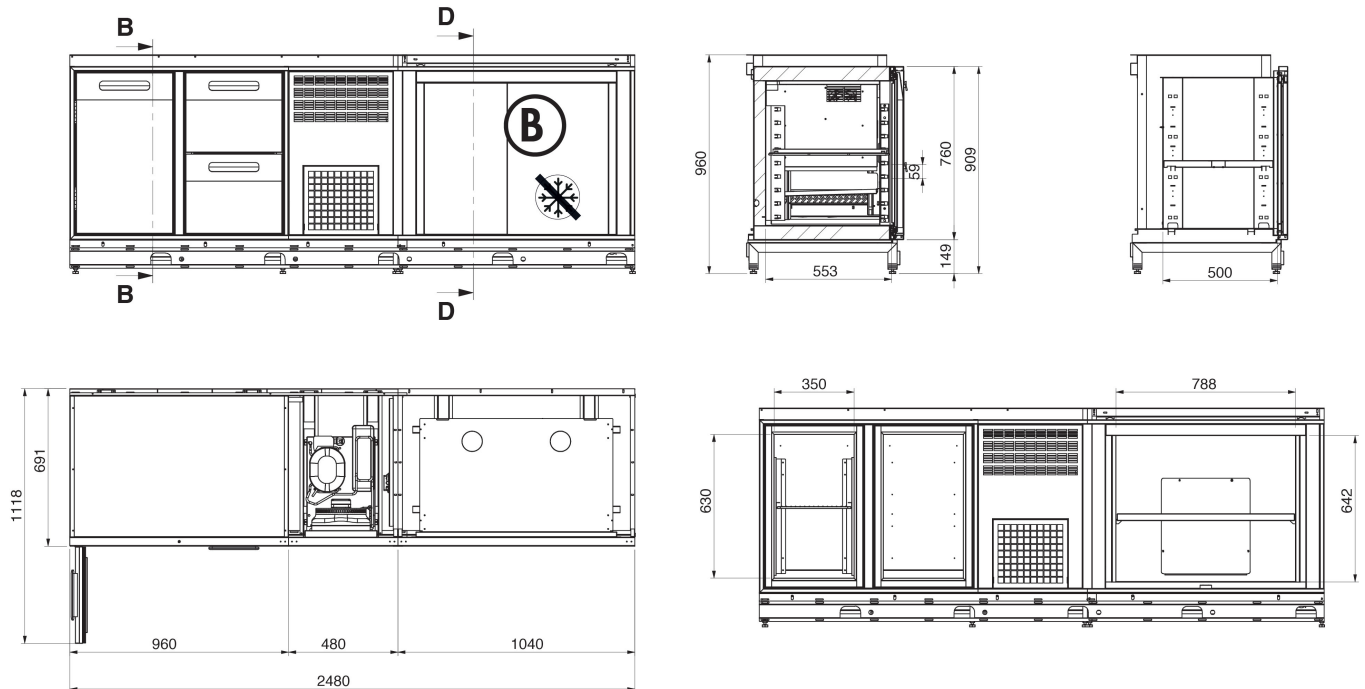

TECHNICAL DESIGN

LEGENDA

A: modulo 2 porte battenti - B: modulo porte scorrevoli - C: modulo 1 porta battente - D: cassetto battifondi caffè - E: cassettone - F: cassetiera - H: incasso elettrodomestici - I: tramoggia - L: cassetto sotto drop-in - M: portina

A: 2 hinged-door module - B: sliding door module - C: 1 hing door module - D: coffee waste drawer - E: cassettone - F: drawer - H: electrical appliance recess - I: hopper - L: drop-in drawer - M: door

OPTIONAL

STUDIO 54 SRL

Via Gian Lorenzo Bernini 147 - 35010 San Giorgio in Bosco PD
T +39 049 9450466 - F +39 0499451044 - Cod. fiscale e p.iva 00096970280 - R.E.A. n. 247856
www.studio-54.it info@studio-54.it