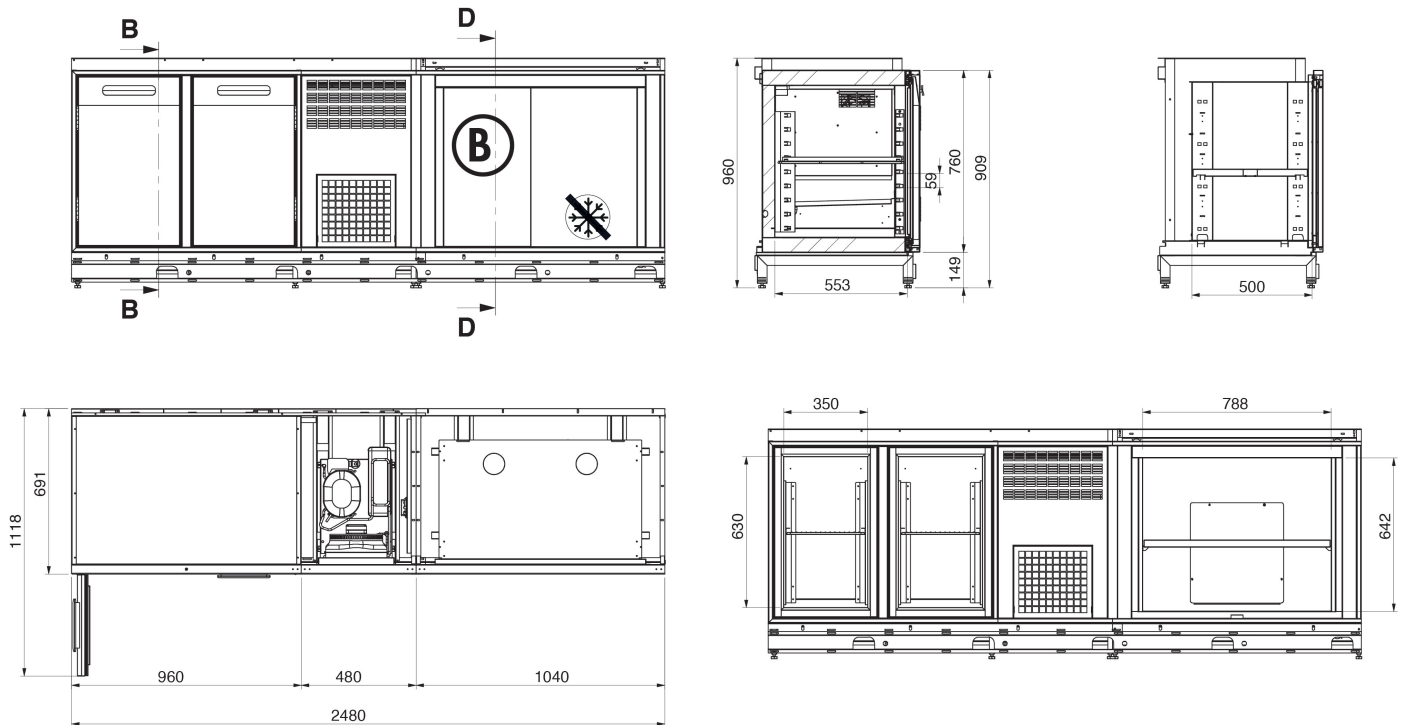

TECHNICAL DESIGN

LEGENDA

A: modulo 2 porte battenti - B: modulo porte scorrevoli - C: modulo 1 porta battente - D: cassetto battifondi caffè - E: cassettone - F: cassetiera - H: incasso elettrodomestici - I: tramoggia - L: cassetto sotto drop-in - M: portina

A: 2 hinged-door module - B: sliding door module - C: 1 hing door module - D: coffee waste drawer - E: cassettone - F: drawer - H: electrical appliance recess - I: hopper - L: drop-in drawer - M: door

OPTIONAL

STUDIO 54 SRL

Via Gian Lorenzo Bernini 147 - 35010 San Giorgio in Bosco PD
T +39 049 9450466 - F +39 0499451044 - Cod. fiscale e p.iva 00096970280 - R.E.A. n. 247856
www.studio-54.it info@studio-54.it