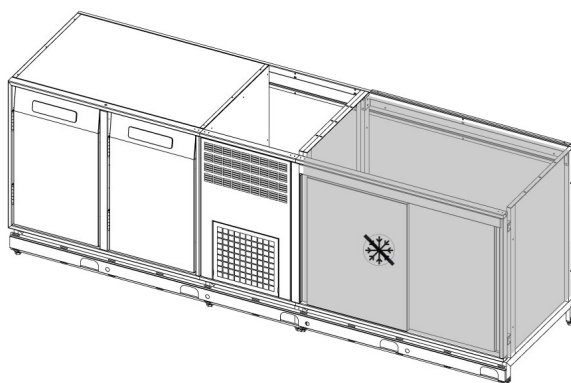

BAR MT H760 2480x691 +4+10 RIF. MOD. 27

7001010701

DIMENSIONS AND WEIGHTS

External dimensions in mm. (LxPxH): 2480x691x960

Net/gross weight in Kg.: 174/244

Through-in door dimensions in mm. (LxP): 350x630

Packaging dimensions in mm. (LxPxH): 2580x850x1150

Insulation thickness: 50mm

TECHNICAL FEATURES

Voltage: 230V / 50 Hz / 1PH

Freon : R134a

Defrosting: Automatic

Electronic temperature control device: Yes

Condensation discharge: Automatic

Absorption (W):

Construction materials: AISI 304 stainless steel / support frame in painted / galvanized steel

Out put: 301

EVAPORATION RESISTANCE: /

DEFROSTING RESISTANCE: /

LIGHTING ABSORPTION: /

Refrigerant charge Kg: 0,3

tCO2e: 1430

GENERAL FEATURES

Working temperature: +4°/+10°C

Refrigeration system : Air forced

Built-in motor: Yes

On castors: On demand

Lighting: No

Door with magnetic seal: Yes