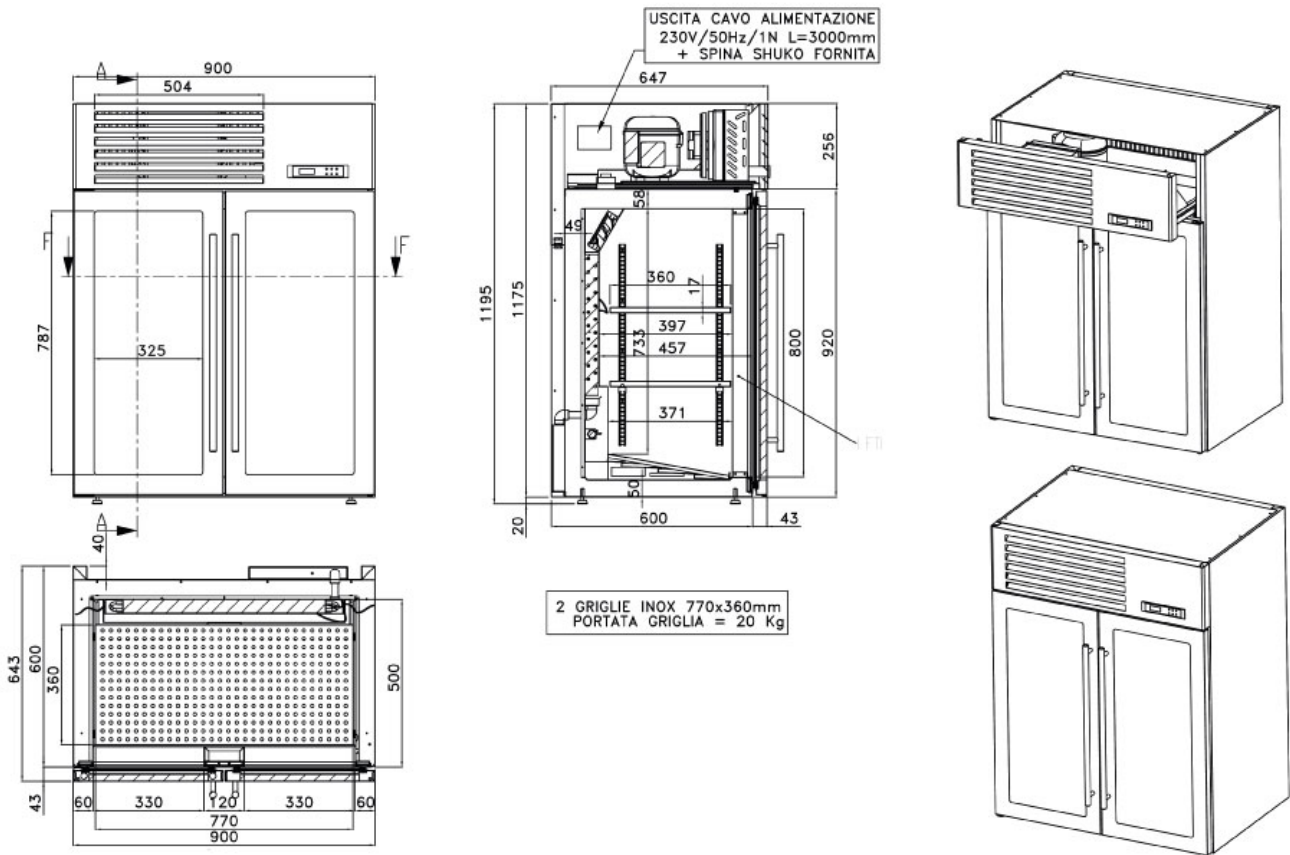

TECHNICAL DESIGN

OPTIONAL

STUDIO 54 SRL

Via Gian Lorenzo Bernini 147 - 35010 San Giorgio in Bosco PD
T +39 049 9450466 - F +39 0499451044 - Cod. fiscale e p.iva 00096970280 - R.E.A. n. 247856
www.studio-54.it info@studio-54.it